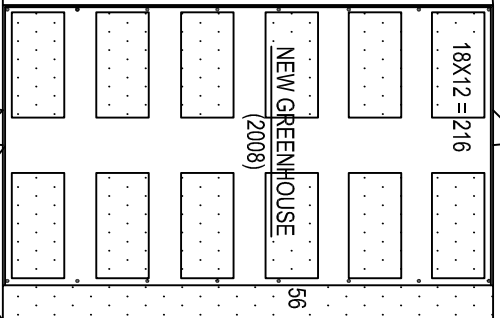

COOP ETC.

MONT MERDE

WILD GARDEN (SQUASH ETC.)

VEG GARDEN: 2009

DOTS INDICATE RAISED BEDS

GRASS INDICATES ON-THE-GROUND GARDEN AREA