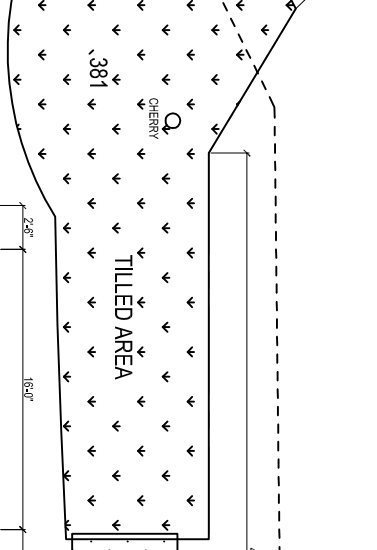

COOP ETC.

MONT MERDE

WILD GARDEN (SQUASH ETC.)

VEG GARDEN: 2009

DOTS INDICATE RAISED BEDS

GRASS INDICATES ON-THE-GROUND GARDEN AREA