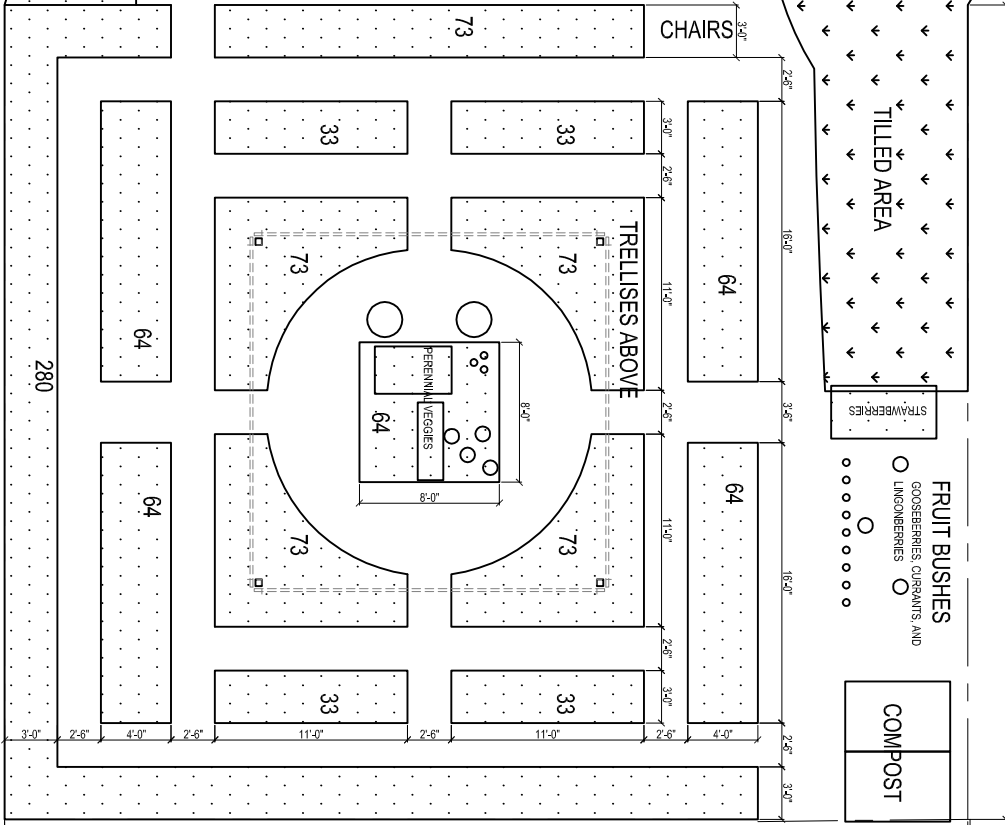

COOP ETC.

MONT MERDE

VEG GARDEN: 2009

DOTS INDICATE RAISED BEDS

GRASS INDICATES ON-THE-GROUND GARDEN AREA